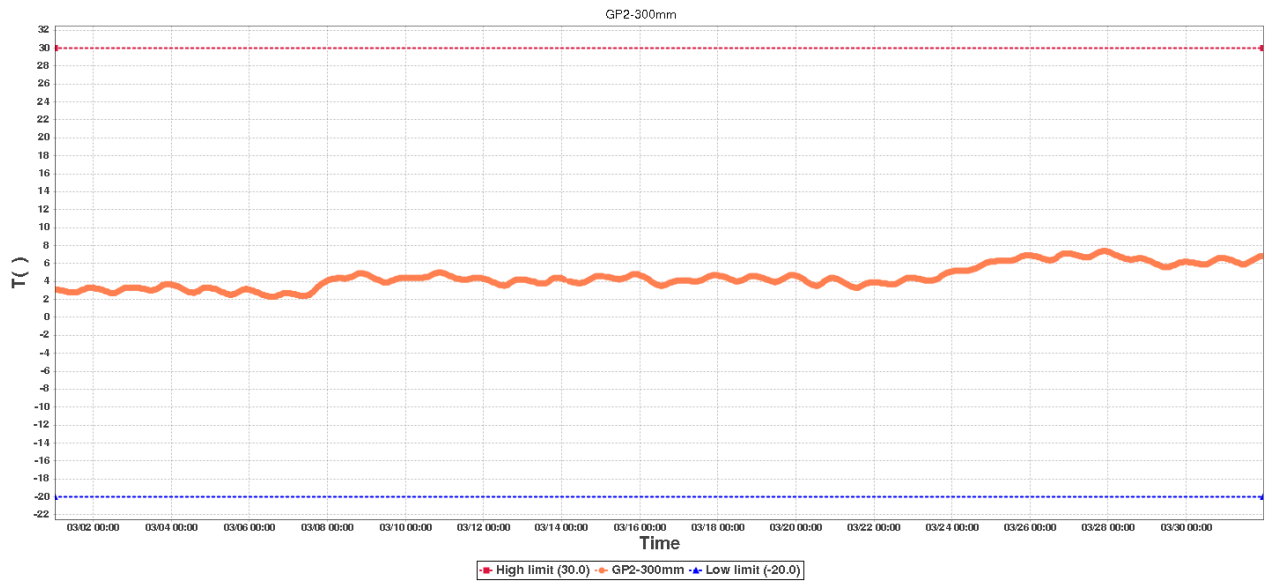

## Device Information

Device ID:	92173854970390518869	Device SUB-ID:	0
Device Name:	Ground Probe-1	Device Model:	RCW-600WiFi

## Description:

Hours to monitor:	743.0
-------------------	-------

## GP1-100mmSummary

High limit:	30.0	Start Time:	2020/03/01 00:29:32(GMT+00:00)
Low limit:	-20.0	End Time:	2020/03/31 23:18:05(GMT+00:00)
Max:	8.6	Data Points:	737
Min:	1.2		
Average:	4.6		

## GP2-300mmSummary

High limit:	30.0	Start Time:	2020/03/01 00:29:32(GMT+00:00)
Low limit:	-20.0	End Time:	2020/03/31 23:18:05(GMT+00:00)
Max:	7.4	Data Points:	737
Min:	2.3		
Average:	4.5		

**Data List**