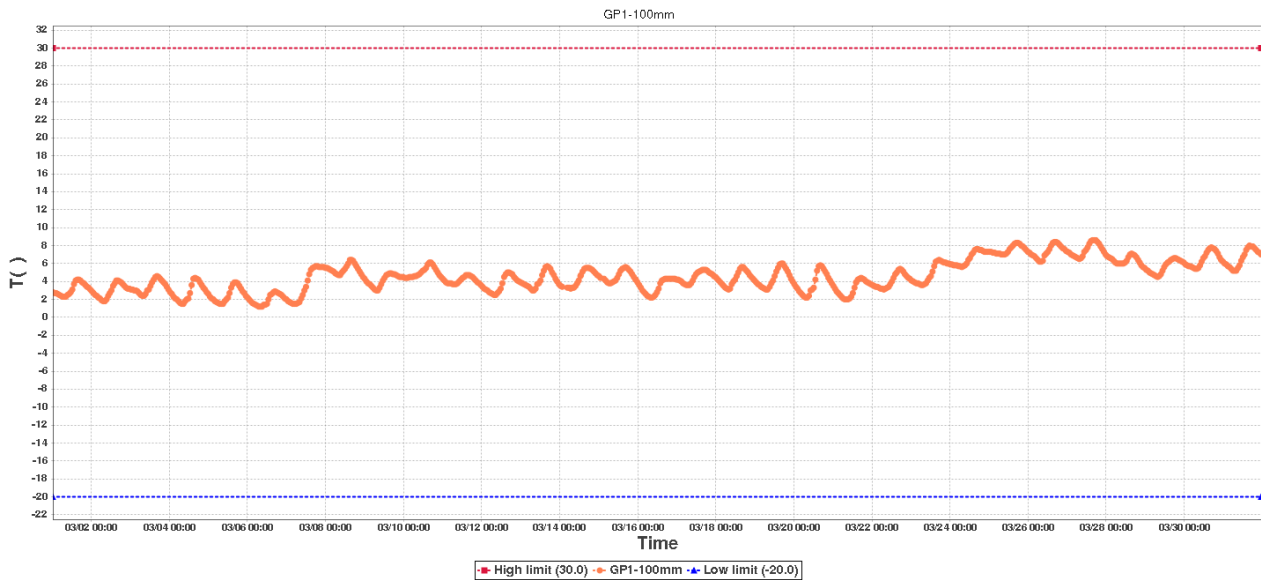

# Ground Probe-1 Data Log

## Device Information

Device ID:	92173854970390518869	Device SUB-ID:	0
Device Name:	Ground Probe-1	Device Model:	RCW-600WiFi

## GP1-100mmSummary

High limit:	30.0	Start Time:	2020/03/01 00:29:32(GMT+00:00)
Low limit:	-20.0	End Time:	2020/03/31 23:18:05(GMT+00:00)
Max:	8.6	Data Points:	737
Min:	1.2		
Average:	4.6		

## GP2-300mmSummary

High limit:	30.0	Start Time:	2020/03/01 00:29:32(GMT+00:00)
Low limit:	-20.0	End Time:	2020/03/31 23:18:05(GMT+00:00)
Max:	7.4	Data Points:	737
Min:	2.3		
Average:	4.5		

**Data List**